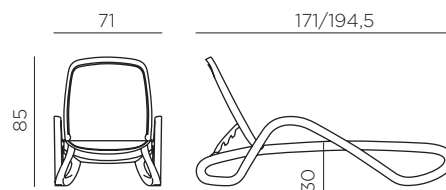

### Ref. 416

14 peso prodotto in kg / weight of product in kg

17 imballo con film - pz e volume in m<sup>3</sup>  
3,041 m<sup>3</sup> shrink-wrapped packing - pcs and volume in cbm

17 pz pz su pallet / pcs on pallet