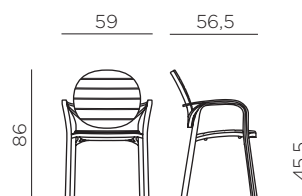

# PALMA

design Raffaello Galiotto

Ref. 237

	5,4	peso prodotto in kg / weight of product in kg
	6 0,551 m <sup>3</sup>	imballo cartonato - pz e volume in m <sup>3</sup> carton packing - pcs and volume in cbm
	24 pz	pz su pallet / pcs on pallet
		impilabile / stackable

**IT** Sedia con braccioli. Polipropilene trattato anti-UV e colorato in massa. Impilabile. Finitura opaca. Dotata di piedini antiscivolo.

**EN** Chair with armrest. Polypropylene with UV additives and is uniformly coloured. Stackable. Matt finish. With non-slip feet.